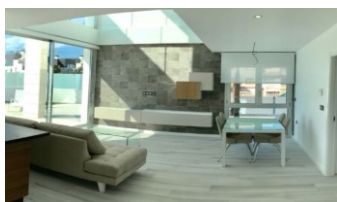

Ground and first floor. Living room double high blinds 6.955,00 € ☐

Basement 1.395,00 € ☐

9.- COMPLETE LED LIGHTNING KIT OUTSIDE 1.950,00 € ☐

10.- COMPLETE LED LIGHTNING KIT INSIDE 1.950,00 € ☐

11.- COMPLETE LED LIGHTNING KIT (INSIDE + OUTSIDE) 3.700,00 € ☐

12.- BASEMENT FINISHED WITH BATHROOM 89.900,00 € ☐

13.- AEROTERMIA HEATING AND COOLING ACS ☐

(Assessment of the budget according to customer's requirements)

14.- BARBECUE 2.390,00 € ☐